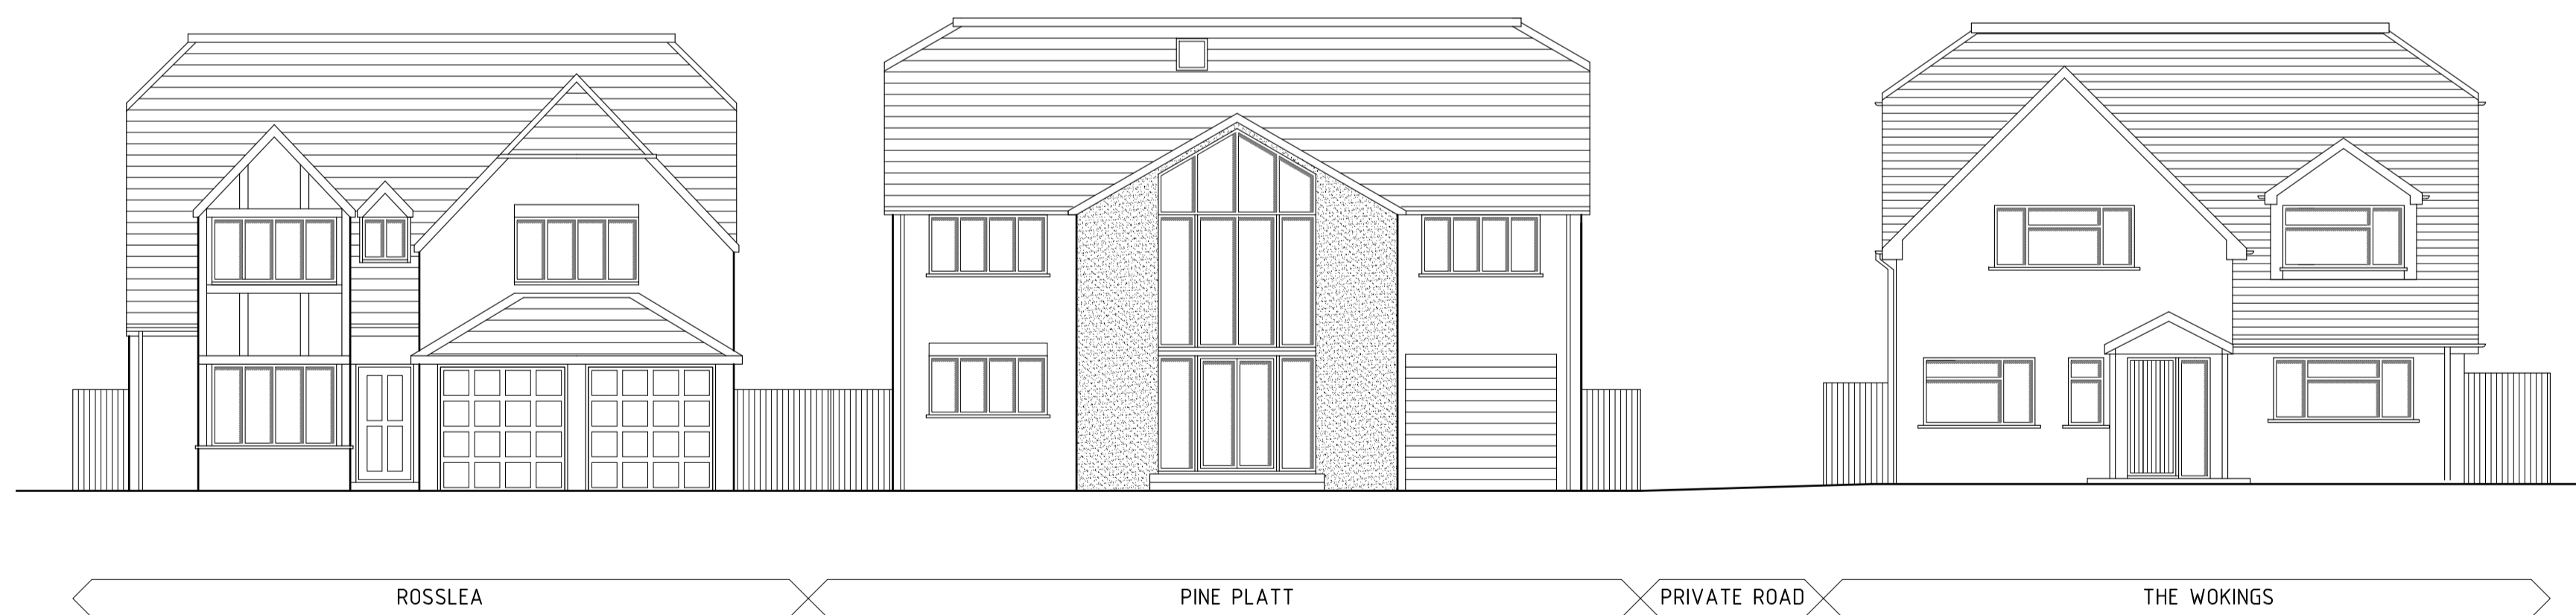

EXISTING

PROPOSED

REVISION B 13.07.15 CG
 REVISION A 24.06.15 CG

W.M. GRAHAM ASSOCIATES
 RIBA CHARTERED ARCHITECTS

1 Peach Street
 Wokingham
 Berkshire
 RG40 1XJ
 Tel: 0118 9770464
 Email: wmg_architects@btconnect.com
 Website: www.wmgramham-architects.co.uk

JOB
 PINE PLATT
 HEATH RIDE,
 FINCHAMPSTEAD
 RG40 3QJ

TITLE
 EXISTING AND PROPOSED
 STREET SCENE

SCALE 1:100 @ A1	DATE MAY 15	DRAWN BY CG
JOB NO. 2932	DRAWING NO. 05	REVISION B